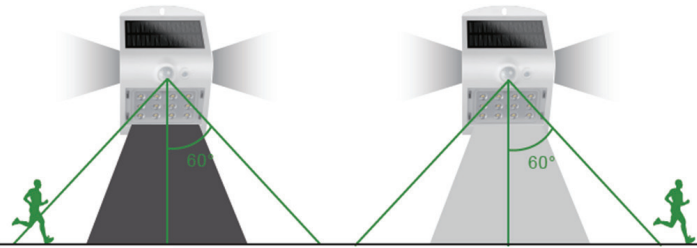

WORKING MODES:

Mode A:

Automatically turns on to full brightness (220lm) when motion is detected in the range $\leq 6\text{Mtrs}$ and then turns to weak brightness (front light on & back light on) in 10 seconds of no motion.