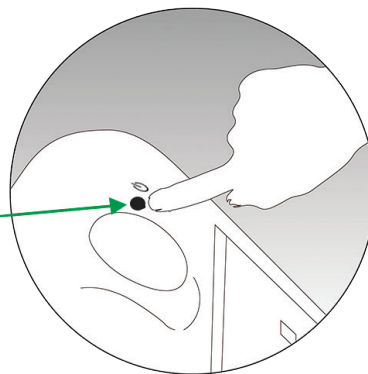

1. Please use the card to measure hole position correctly and drill 2 holes.
2. Fix 2 expansion plugs into the holes.
3. Fix a screw to the lower expansion plug with a spare space, insert the notch onto the screw.
4. Straighten the whole lamp and fasten the upper screw.
5. Press the button to adjust to demanded working mode.

Made in China