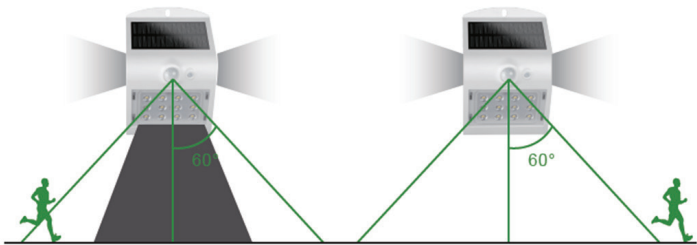

Mode B:

Automatically turns on to full brightness (220lm) when motion is detected in the range $\leq 6\text{Mtrs}$ and then turns to weak brightness (front light off & back light on) in 10 seconds of no motion.