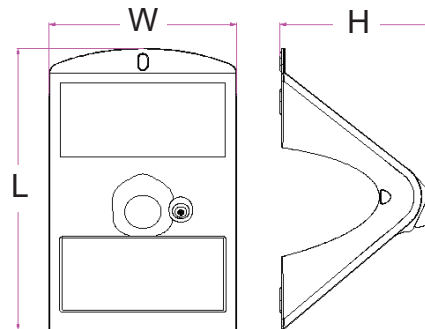

#### DIMENSIONS

ITEM NO.	Rated Power	Length	Width	Height
802201	1.5W	144.5mm	96mm	79.0mm
802204	1.5W	144.5mm	96mm	79.0mm

°C	Working Temperature	-15°C - 50°C
IP65	IP Grade	IP65
ABS+PC	Material	ABS+PC, Anti-UV
90°	Beam Angle	90°
SMD 2835	Chip Size	SMD 2835*14pcs

### INSTALLATION INSTRUCTION:

- ① Hole
- ② Expansion Plug
- ③ Screw
- ④ Mounting Hole
- ⑤ Button

1. Please use the card to measure hole position correctly and drill 2 holes.
2. Fix 2 expansion plugs into the holes.
3. Fix a screw to the lower expansion plug with a spare space, insert the notch onto the screw.
4. Straighten the whole lamp and fasten the upper screw.
5. Press the button to adjust to demanded working mode.