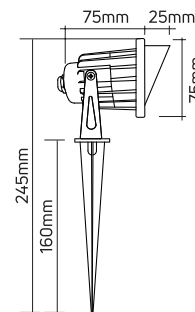

### DIMENSIONS

ITEM NO.	Rated Power	Diameter	Height
704101	7 W	75mm	245mm
704301	7 W	75mm	245mm
704401	7 W	75mm	245mm
704501	7 W	75mm	245mm
704601	7 W	75mm	245mm
704701	7 W	75mm	245mm
704801	7 W	75mm	245mm